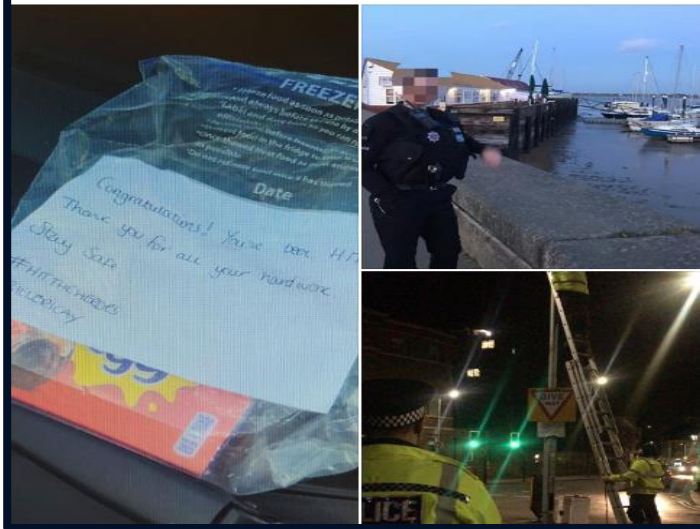

# Chelmsford & Maldon

Community Policing Team  
Some of last month's focus.....

Essex Police - Chelmsford and Maldon

Our stolen vehicle recovery experts have done it again! Another stolen vehicle recovered by PC Grant and PC Evans! 🚗🚒

We've also been raising awareness of grooming and exploitation by speaking to year 6 pupils from various Chelmsford schools #crucialcrew

Essex Police - Chelmsford and Maldon

Been a busy day for the team today! One arrested on a recall to prison. Patrols around Heybridge and the 'Basin'. Searching Maldon for a missing person (who was found). We then helped a partner agency with the repair of a vital CCTV camera in the City Centre. We also got left some cream eggs! Thanks!

Essex Police - Chelmsford and Maldon

Another two charged and remanded today for a high value shoplifting 🙌👮

Essex Police - Chelmsford and Maldon

You said 🗣️ We listened 🙏

Officers attended Burnham County Primary School to talk to bad parkers following complaints at end of school time. This then turned into a show and tell session with the children asking lots of questions about policing.

#CommunityEngagement #ChelmsfordandMaldonCPT

Essex Police - Chelmsford and Maldon

So today we managed to detain lots of naughty people for running away from the Police....turns out they did nothing wrong. Lesson 1 - Don't run away if you have done nothing wrong! We also seized a stolen motor vehicle and arrested and charged a disqualified driver!! Bon voyage! 🇫🇷